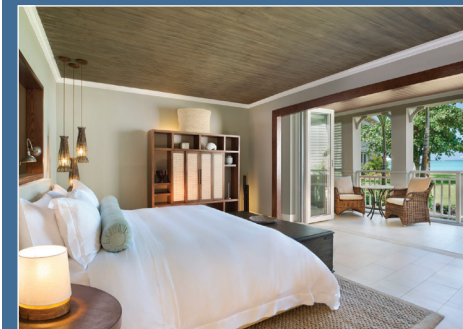

St Regis Mauritius Resort

*****+

OCEAN VIEW DELUXE ROOM

$2785

per person

Your Mauritius Holiday Includes

- 6 nights twin share accommodation
- Breakfast daily
- Dinner daily
- Complimentary water sports & land activities[^]
- Return private vehicle transfers
- Meet & greet on arrival
- Associated government taxes & charges

Air Mauritius flies three times a week from Perth to Mauritius with connections to Africa and islands of the Indian Ocean. Please ask for best airfare.

Call Wildlife Safari **1 800 998 558**
www.wildlifesafari.com.au